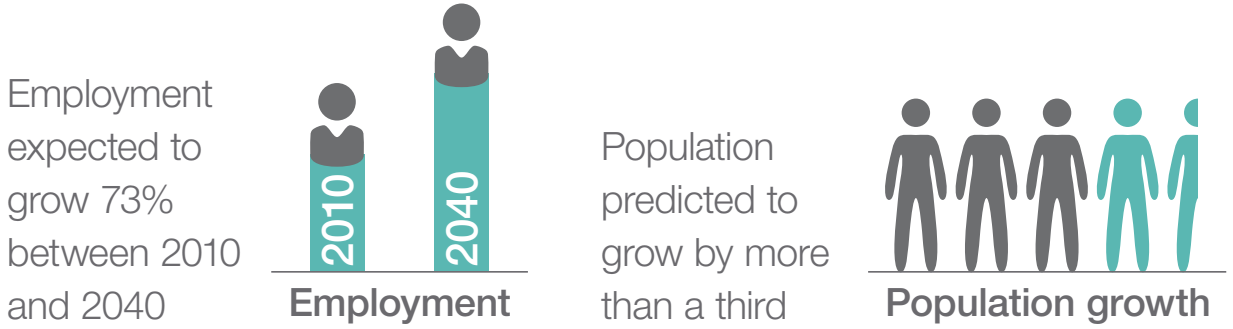

About Eastside growth

Growth is straining our region's existing transmission system

The Eastside is growing faster than any other region in Washington. According to the Puget Sound Regional Council:

Source: Puget Sound Regional Council 2013 Land Use Baseline: Maintenance Release 1 (MR1) Update, April 2014