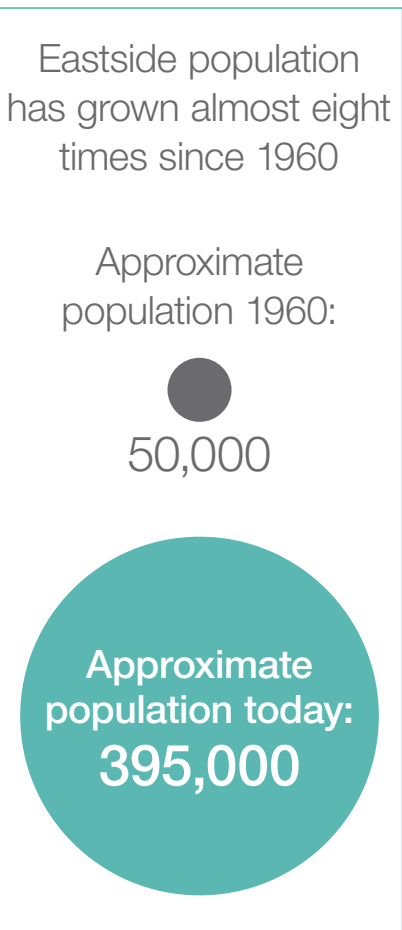

About Eastside growth

Growth is straining our region's existing transmission system

The Eastside is growing faster than any other region in Washington. According to the Puget Sound Regional Council:

Source: Puget Sound Regional Council 2013 Land Use Baseline: Maintenance Release 1 (MR1) Update, April 2014