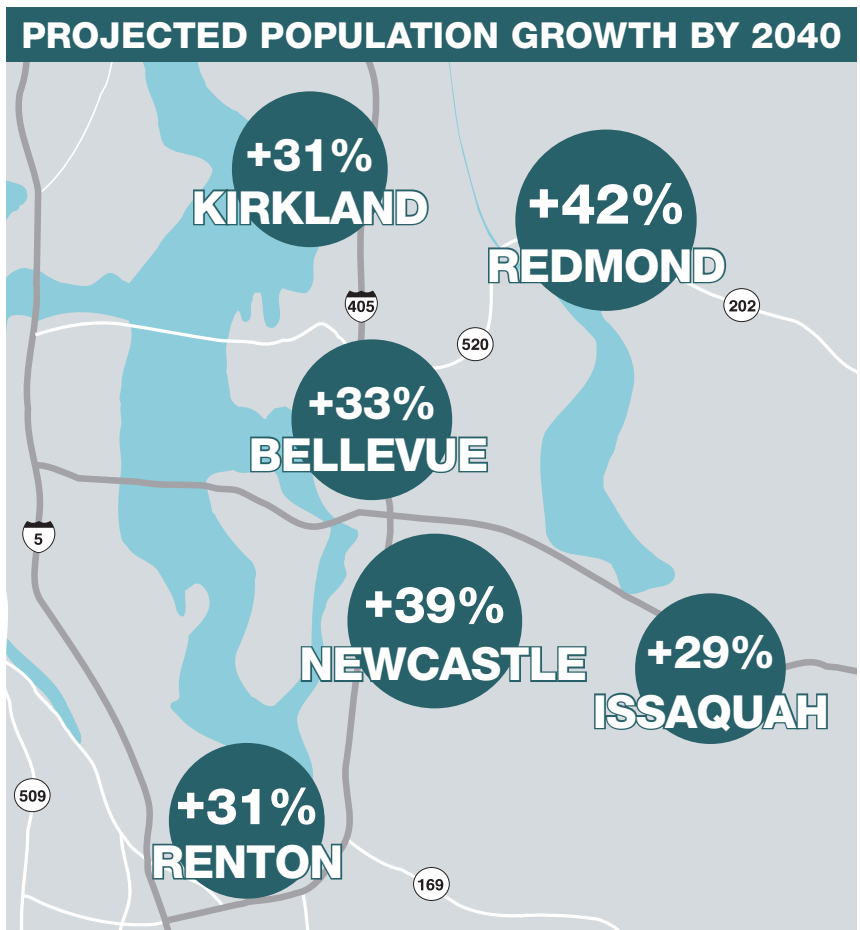

About Eastside growth

Growth is straining our region's existing transmission system

The Eastside is growing faster than any other region in Washington. According to the Puget Sound Regional Council:

Source: Puget Sound Regional Council 2013 Land Use Baseline: Maintenance Release 1 (MR1) Update, April 2014