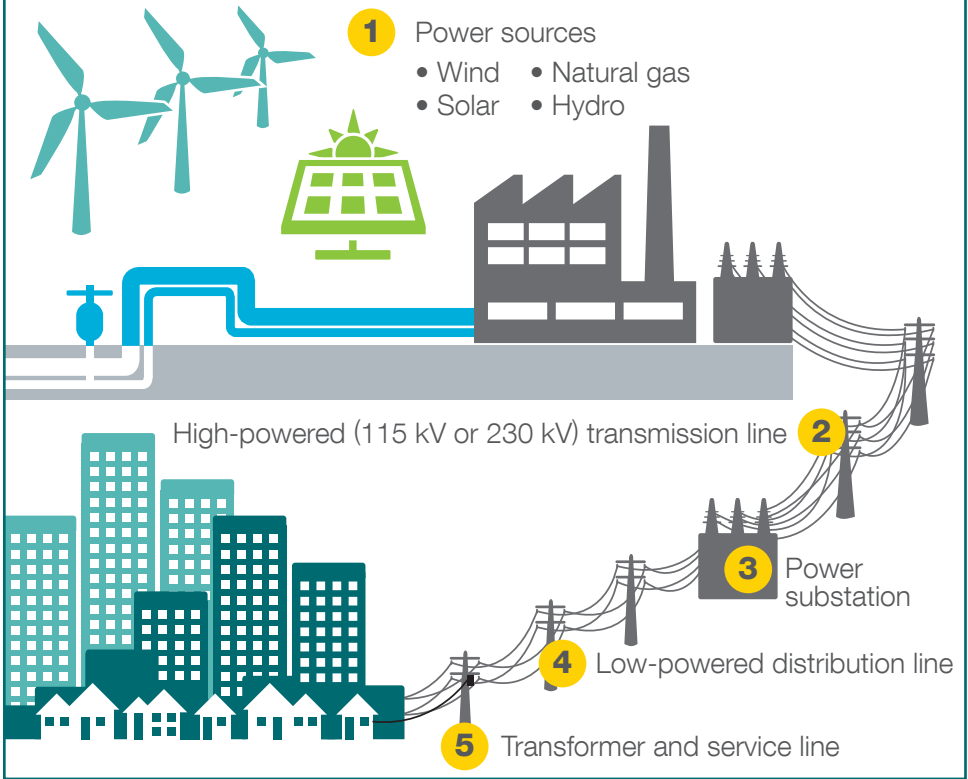

energizeEASTSIDE

quick facts

Puget Sound Energy (PSE) is the company that provides power to your neighborhood. Energize Eastside is a project that will build a new power substation in Bellevue and a new electric transmission line from Redmond to Renton.

Where will PSE build Energize Eastside?

PSE is looking at several different options for where the new line could go. The map to the right shows which areas, or segments, are being considered. PSE needs to build several of these segments to make a new line. The new line will connect a power substation in Redmond called Sammamish to one in Renton called Talbot Hill. The project will also build a new substation at one of three possible places, shown as white triangles on the map.

The colored lines labeled with letters are the possible route segments. There are 16 segments, and we need to choose which ones to build. The segments must connect to make a line from the Sammamish substation to the Talbot Hill substation. The substations are shown as black triangles on the map.

POTENTIAL ROUTE SEGMENTS

MAP LEGEND

- Existing substation
- Potential substation site
- Route segments

How power gets to your home

What will Energize Eastside do?

PSE looked at several options to make sure the Eastside has stable power. The only way to solve the problem is to continue meeting our aggressive conservation goals and build a new transmission line. A transmission line is a group of wires on tall poles that can move power from one place to another. This new line will bring more power to the cities of Redmond, Kirkland, Bellevue, Newcastle and Renton.